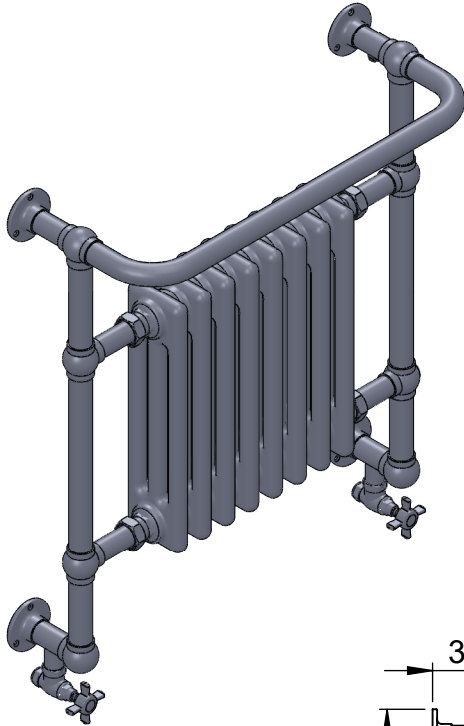

LG005-MS

29.1x26.6

Height: 29.1

Width: 26.6

Depth: 9.8

Weight HO: 20.9lbs (9.5kg)

EO: 29.8lbs (13.5kg)

Tube ϕ : 1.25

Output @ 50° C Δ T: 568

Elec. element if specified: n/a

Pipe Centres: 23.6

All dimensions in inches

Manufactured from Mild Steel

inches	mm
29.1	740
26.6	675
9.8	250
20.3	515
5.9	150
23.6	600
3.9	100
2.0	50