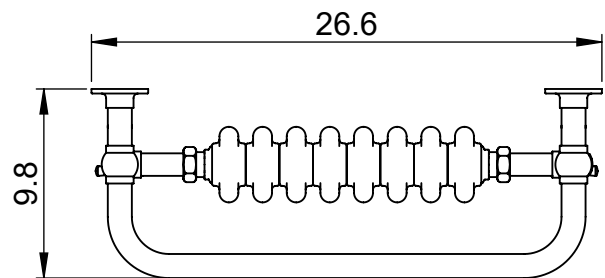

LG005-MS

29.1x26.6

Height: 29.1

Width: 26.6

Depth: 9.8

Weight HO: 20.9lbs (9.5kg)

EO: 29.8lbs (13.5kg)

Tube ϕ : 1.25

Output @ 50° C Δ T: 568

Elec. element if specified: n/a

Pipe Centres: 23.6

All dimensions in inches

Manufactured from Mild Steel

inches	mm
29.1	740
26.6	675
9.8	250
20.3	515
5.9	150
23.6	600
3.9	100
2.0	50

Vogue UK Ltd. reserve the right to alter specifications without prior notice.
ALL MEASUREMENTS ARE NOMINAL DIMENSIONS ONLY, AND ARE NOT BINDING.

SCALE 1:10

VOGUE

TOWEL DRYERS

175 Memorial Drive Unit C
Shrewsbury MA 01545 USA
Tel: 508 887 8771 Fax: 508 887 8774
e-mail: info@vogueuk.com www.vogueuk.com