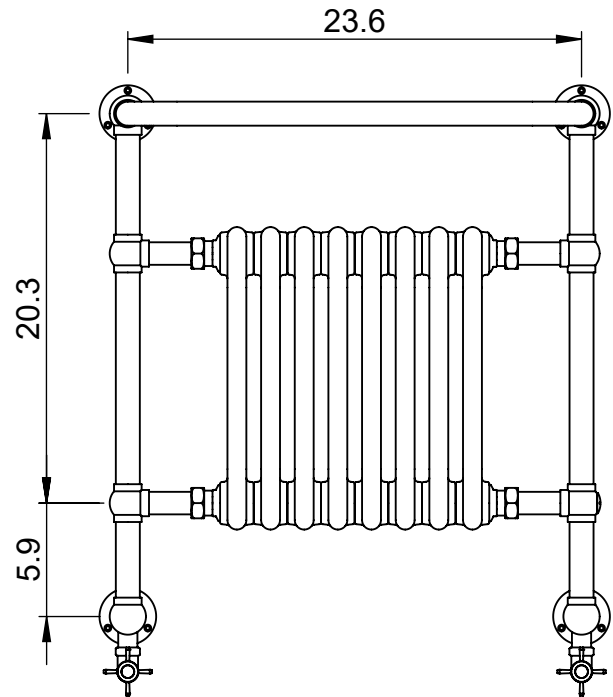

LG005-MS

29.1x26.6

Height: 29.1

Width: 26.6

Depth: 9.8

Weight HO: 20.9lbs (9.5kg)

EO: 29.8lbs (13.5kg)

Tube ϕ : 1.25

Output @ 50° C Δ T: 568

Elec. element if specified: n/a

Pipe Centres: 23.6

All dimensions in inches

Manufactured from Mild Steel

inches	mm
29.1	740
26.6	675
9.8	250
20.3	515
5.9	150
23.6	600
3.9	100
2.0	50

Vogue UK Ltd. reserve the right to alter specifications without prior notice.
ALL MEASUREMENTS ARE NOMINAL DIMENSIONS ONLY, AND ARE NOT BINDING.

SCALE 1:10

VOGUE

TOWEL DRYERS

175 Memorial Drive Unit C
Shrewsbury MA 01545 USA
Tel: 508 887 8771 Fax: 508 887 8774
e-mail: info@vogueuk.com www.vogueuk.com