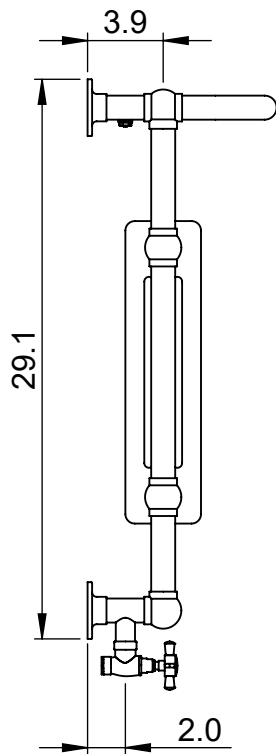

LG005-MS

29.1x26.6

Height: 29.1

Width: 26.6

Depth: 9.8

Weight HO: 20.9lbs (9.5kg)

EO: 29.8lbs (13.5kg)

Tube ϕ : 1.25

Output @ 50° C Δ T: 568

Elec. element if specified: n/a

Pipe Centres: 23.6

All dimensions in inches

Manufactured from Mild Steel

inches	mm
29.1	740
26.6	675
9.8	250
20.3	515
5.9	150
23.6	600
3.9	100
2.0	50

Vogue UK Ltd. reserve the right to alter specifications without prior notice.
ALL MEASUREMENTS ARE NOMINAL DIMENSIONS ONLY, AND ARE NOT BINDING.

SCALE 1:10

VOGUE

TOWEL DRYERS

175 Memorial Drive Unit C
Shrewsbury MA 01545 USA
Tel: 508 887 8771 Fax: 508 887 8774
e-mail: info@vogueuk.com www.vogueuk.com